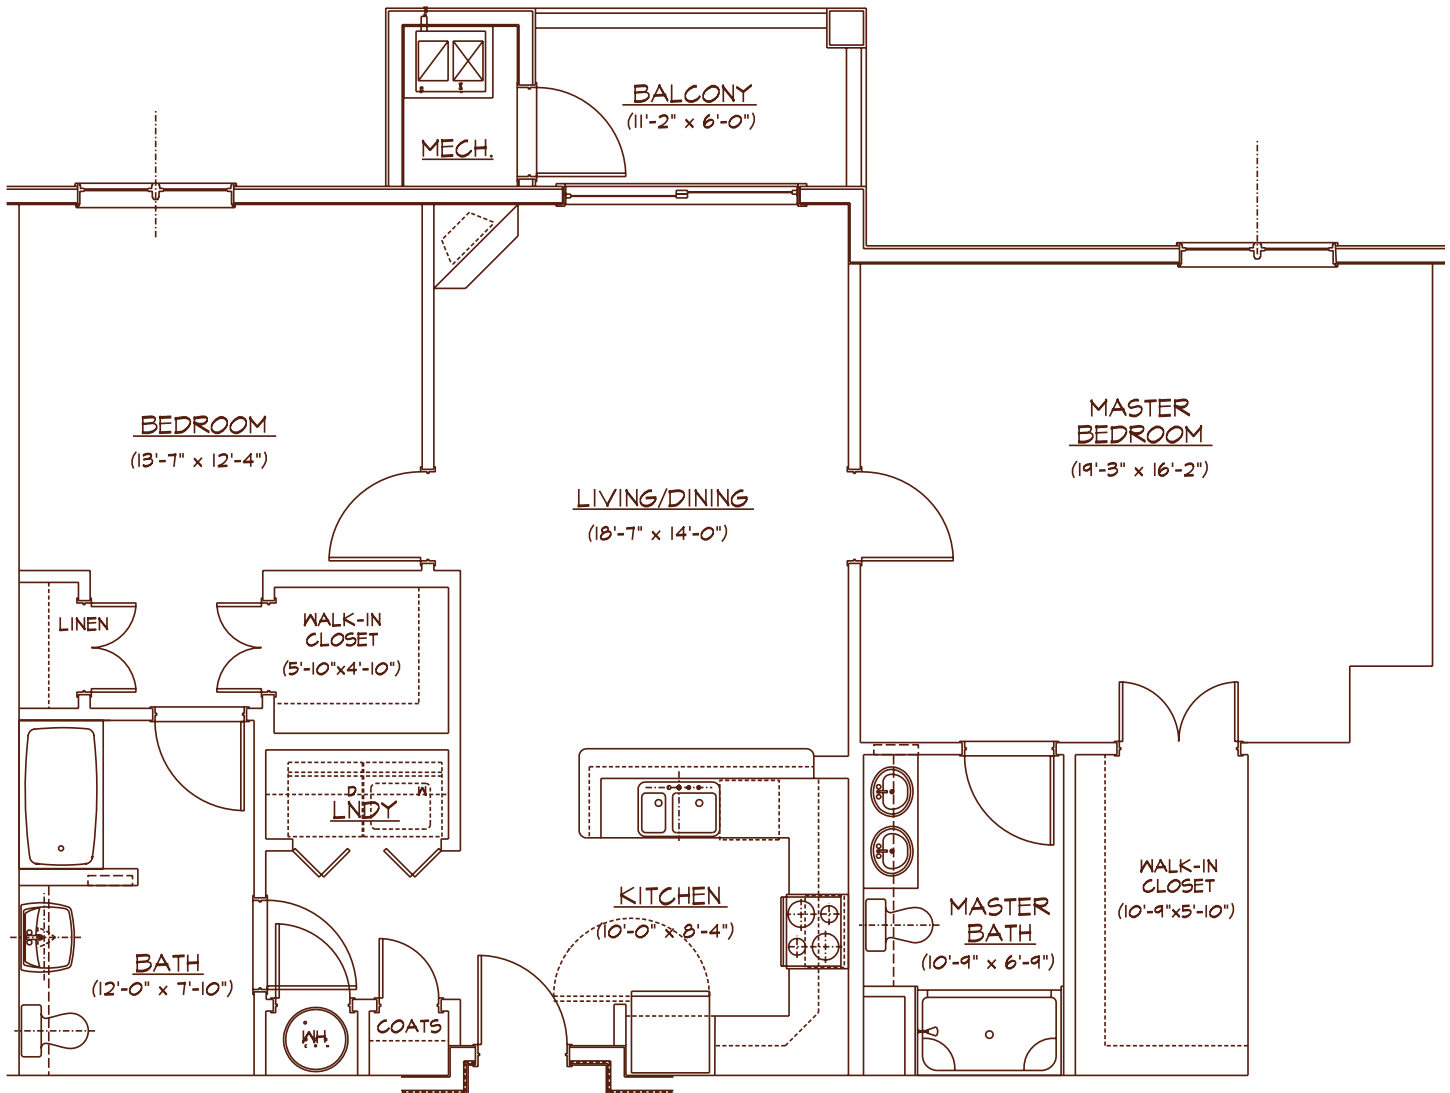

# RIVER VILLAGE

## 2D - TWO BEDROOM 1,370 sq. ft.

866 661 FLOW  
[www.rivervillagecantons.com](http://www.rivervillagecantons.com)

These marketing materials and the features and amenities described herein are conceptual in nature and based on current development plans, which are subject to change without notice. No guarantee is made that the featured, amenities, elevations, plans or otherwise described herein will be provided or, if provided will be of the same type, size or nature as depicted or described. The developer and the architect shall not be responsible for, and are released from, any claims arising out of the use of these plans and, alterations and improvements must be approved in accordance with the governing documents of the Condominium.